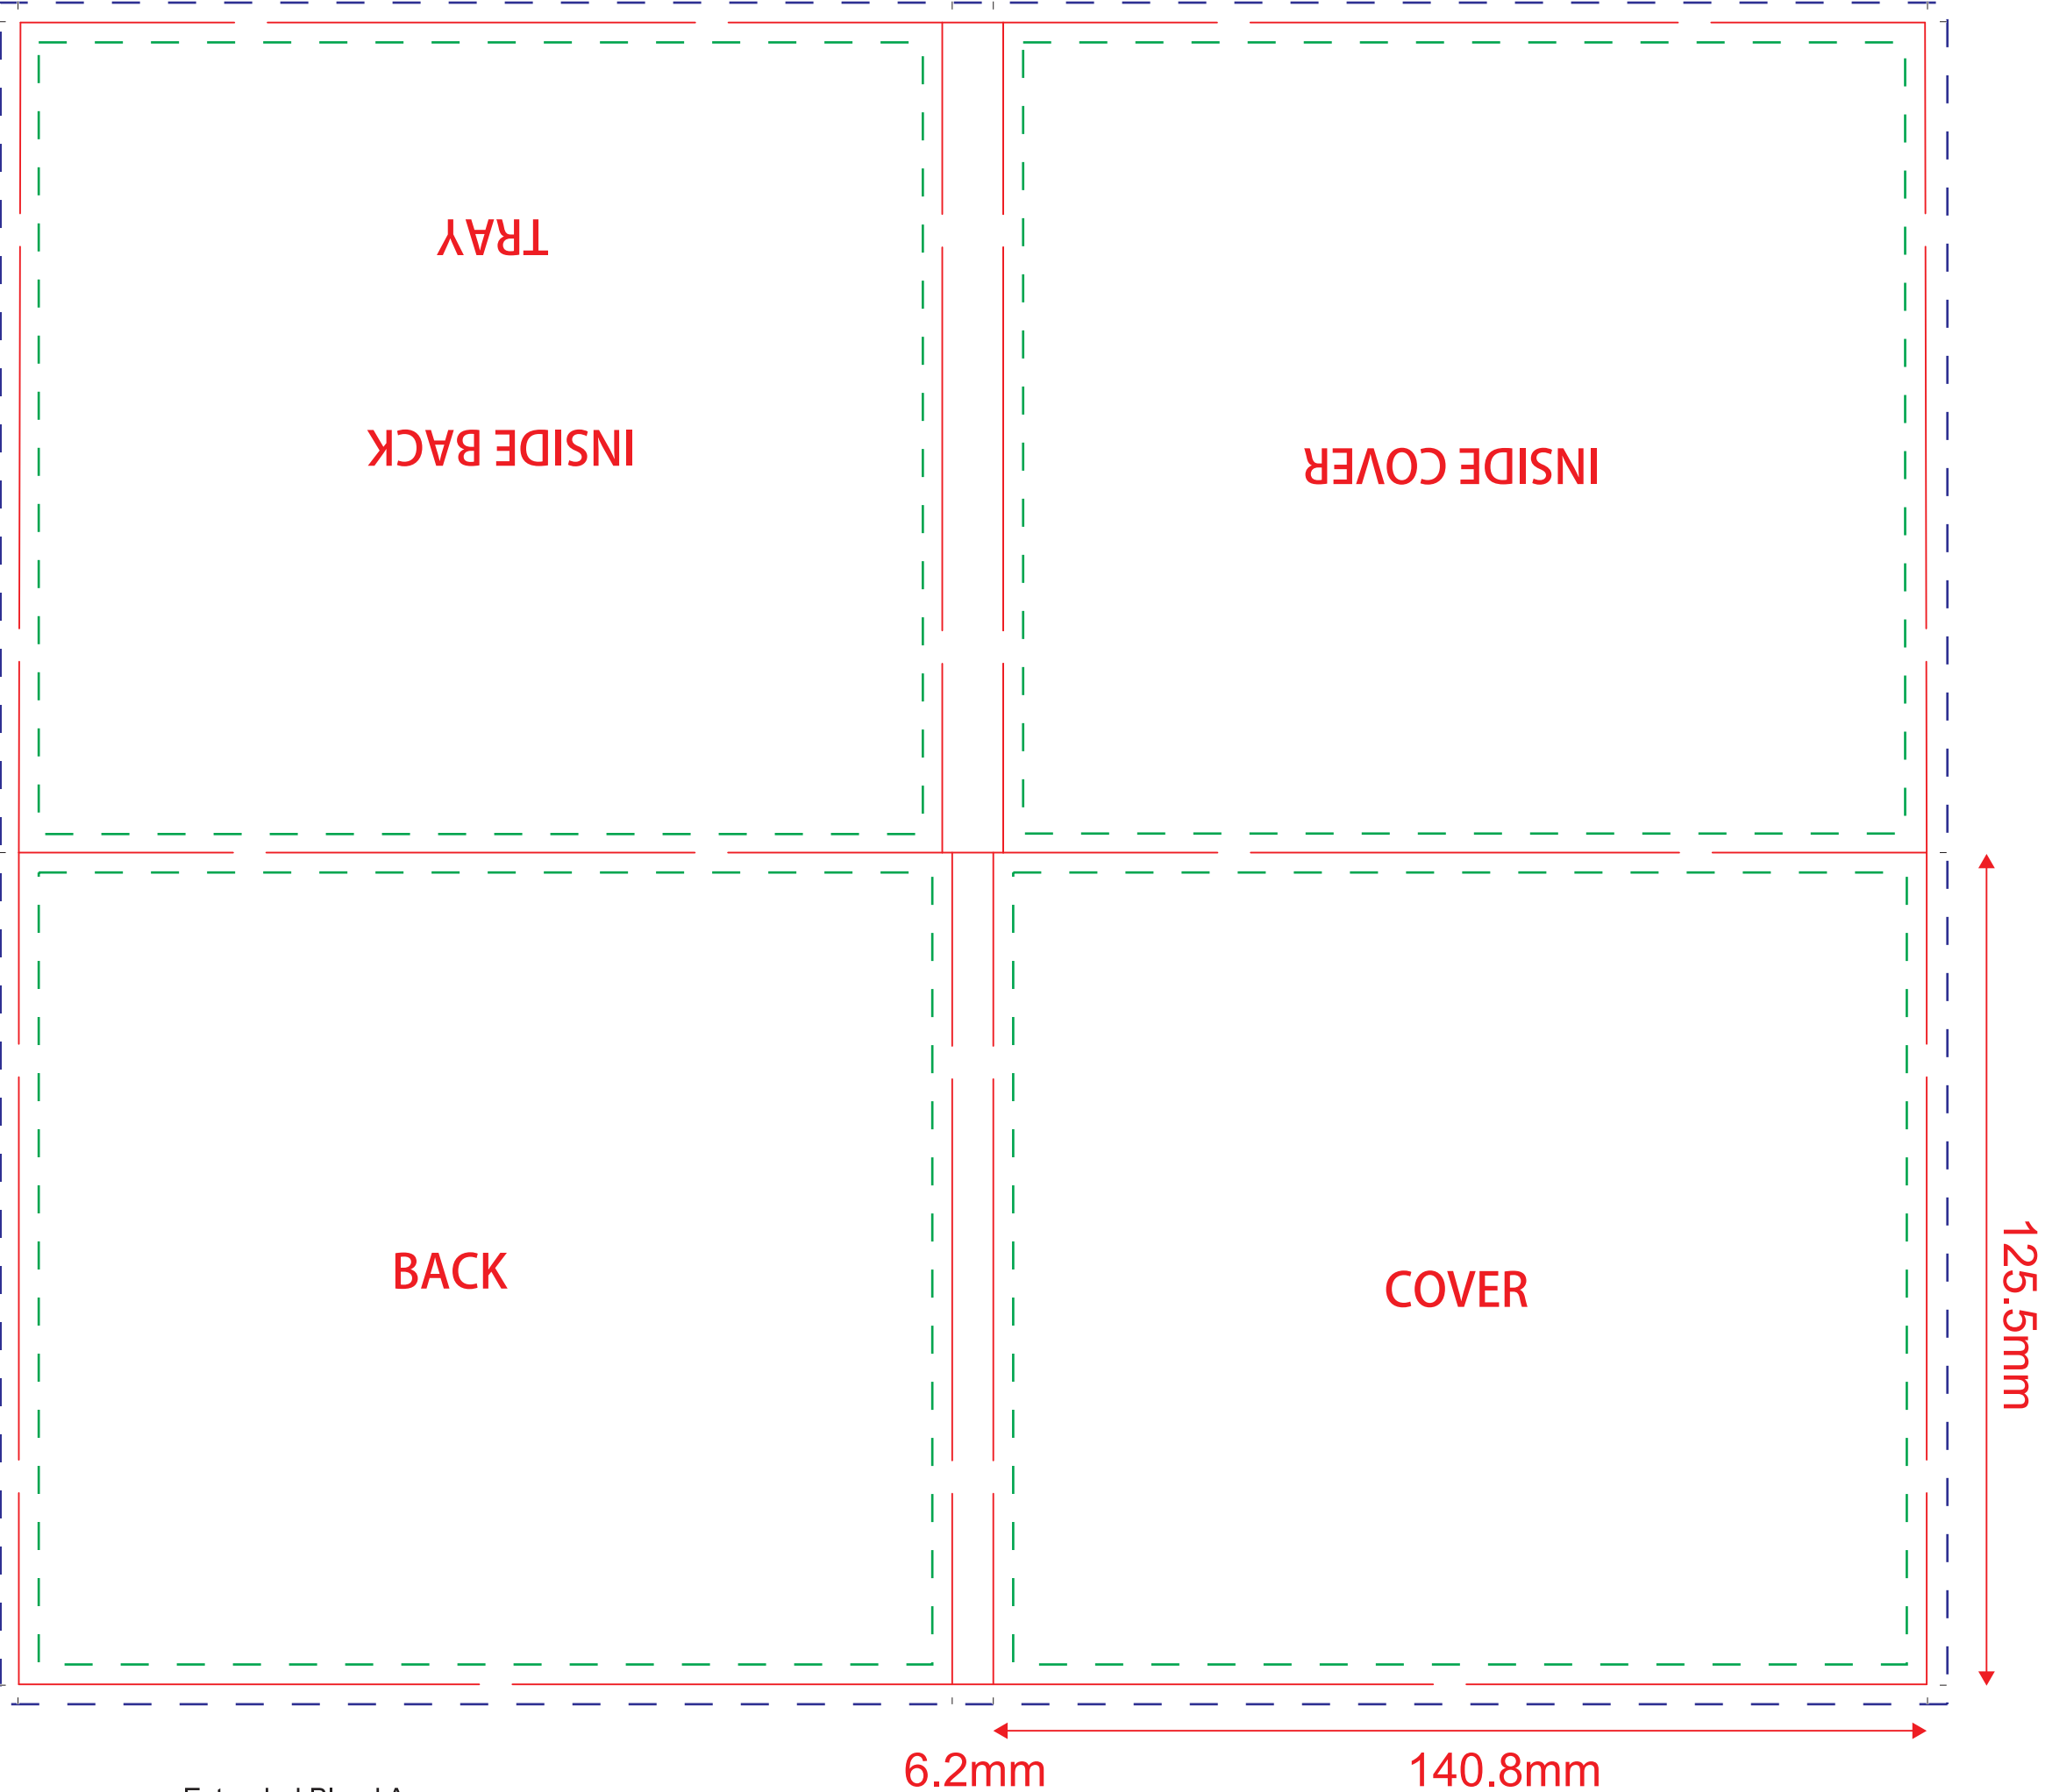

TRAY

INSIDE BACK

INSIDE COVER

BACK

COVER

Template # 30307G18

Finish Size: 140.8x125.5x6.2mm

— — — Extended Bleed Area
- - - Text Safe Region

3mm bleed must be added to all trim edges
File in CMYK format at 300 DPI
All fonts converted to curves or paths
Keep template layers and artwork layers separate