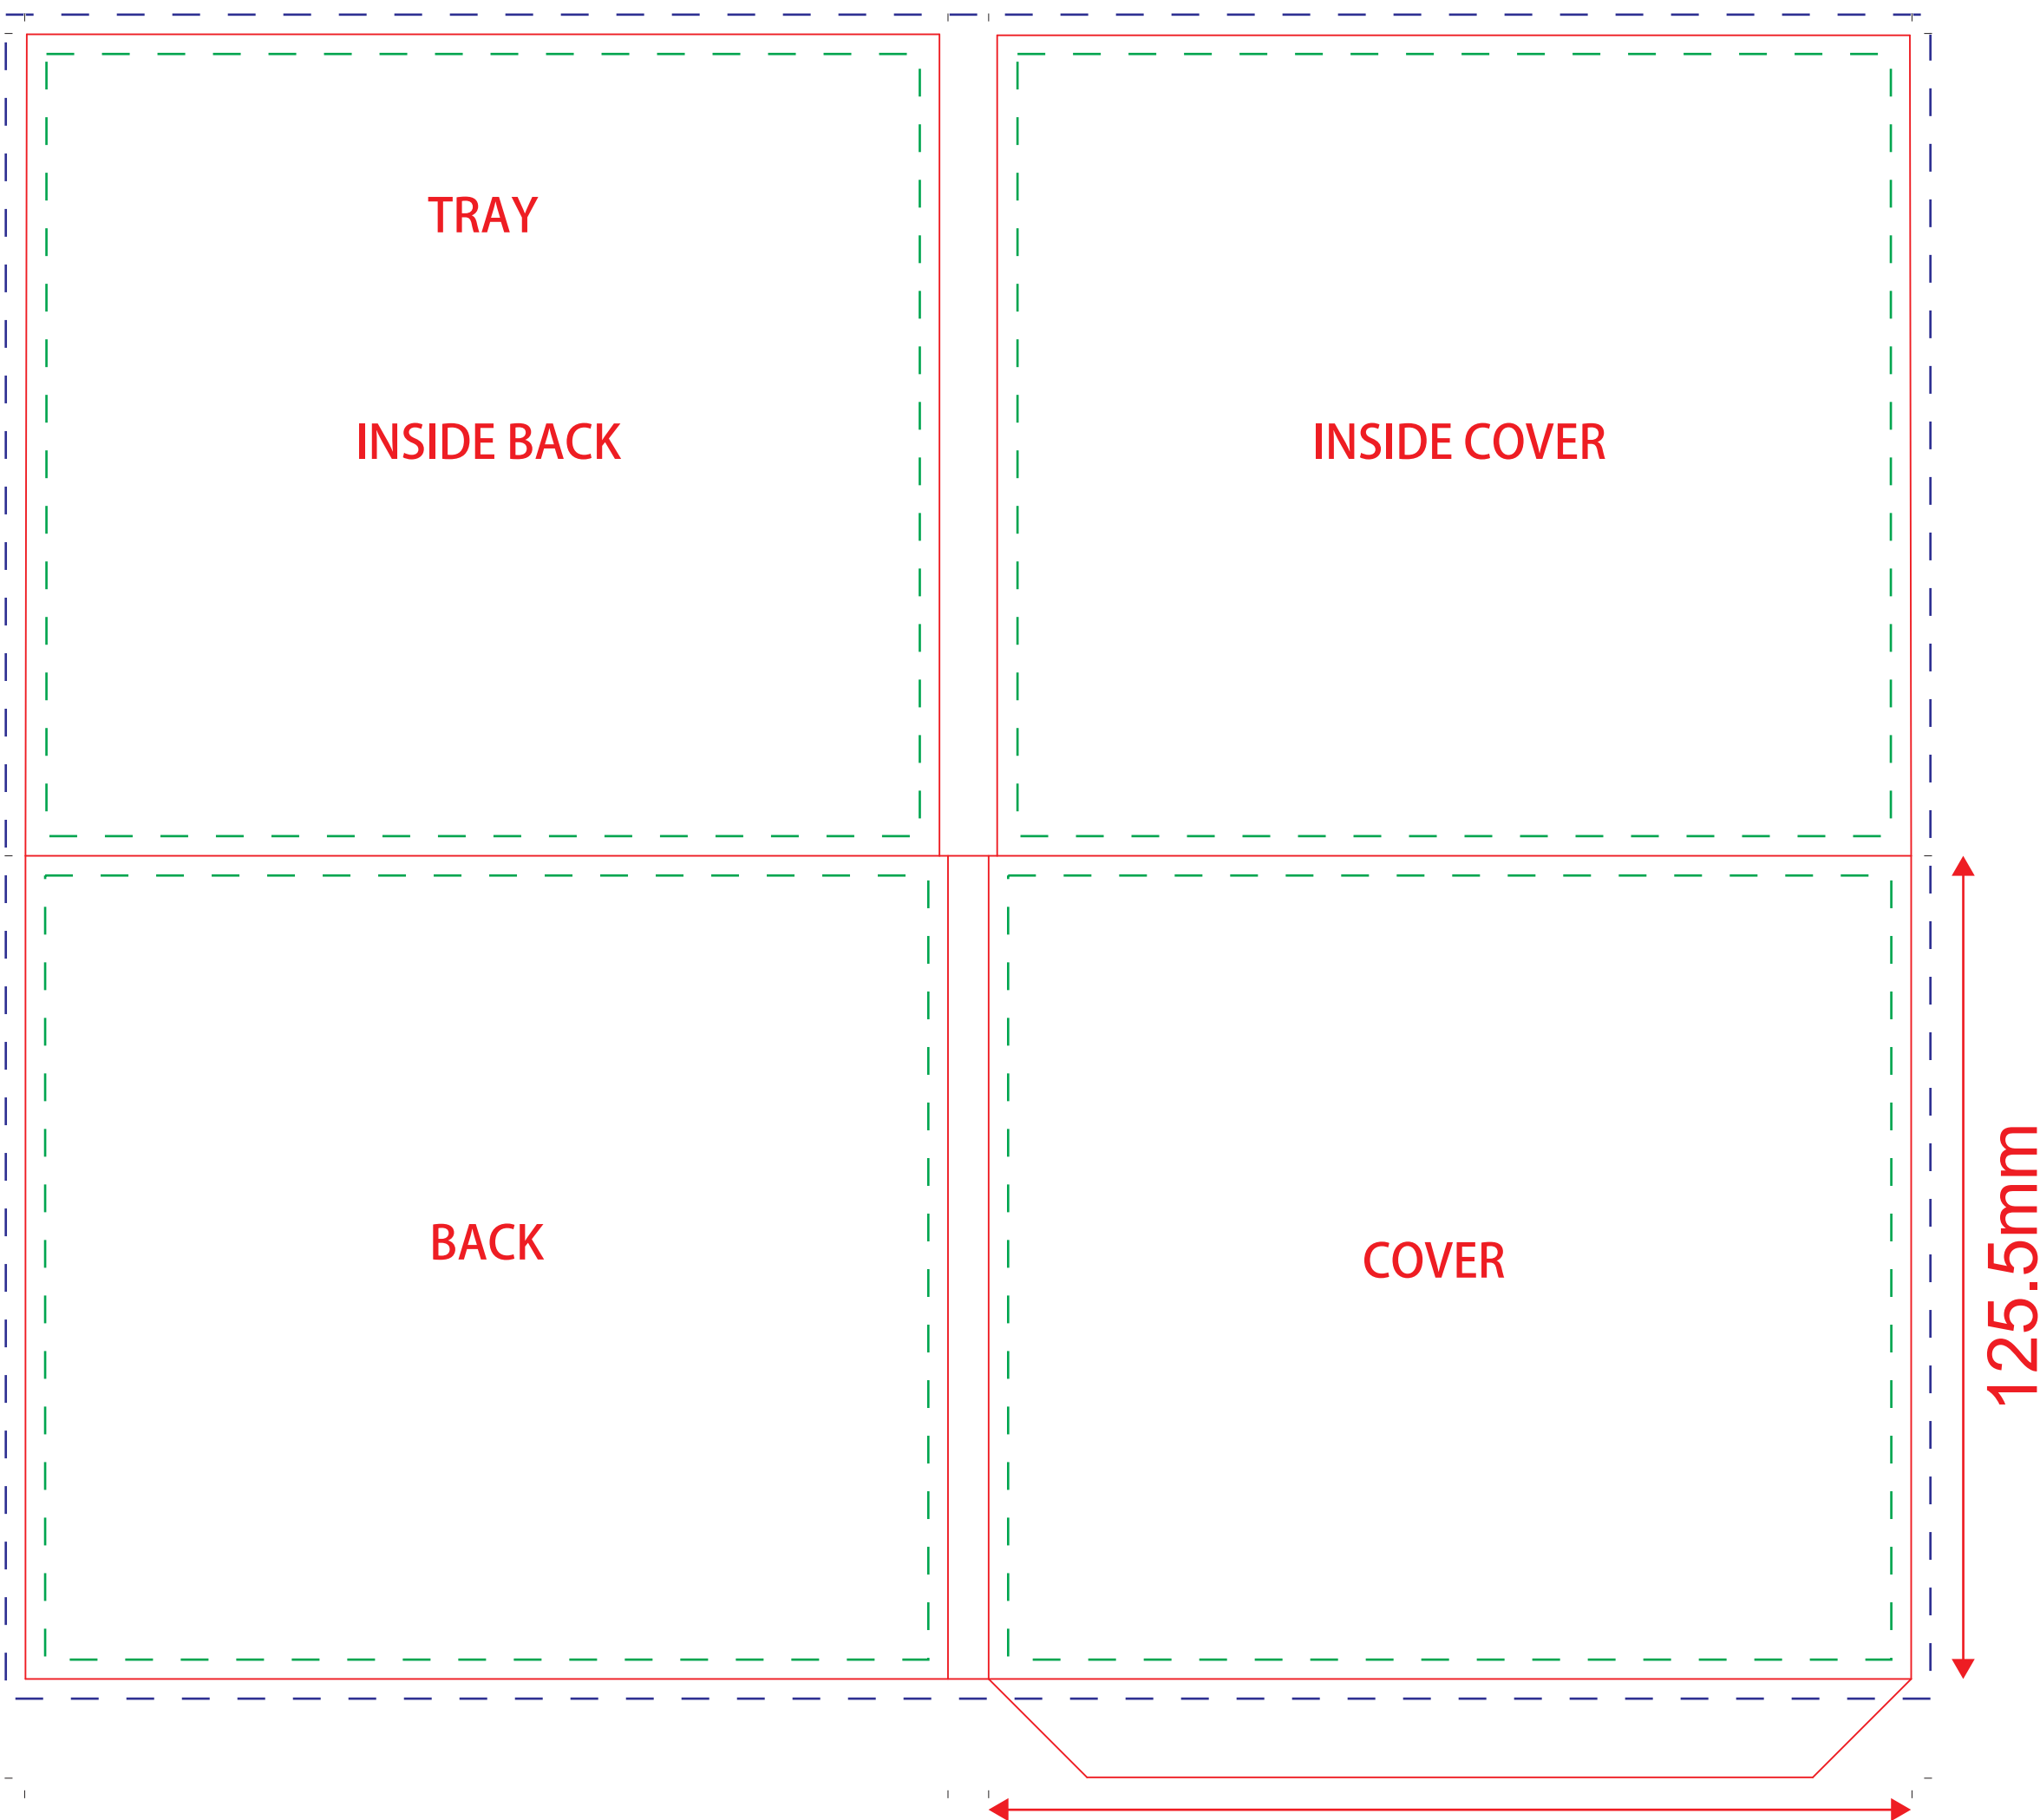

**TRAY**

**INSIDE BACK**

**INSIDE COVER**

**BACK**

**COVER**

Template # 30331A2

Finish Size: 140.7x125.5x6.2mm

Extended Bleed Area

3mm bleed must be added to all trim edges

File in CMYK format at 300 DPI

Text Safe Region

All fonts converted to curves or paths

Keep template layers and artwork layers separate

6.2mm

140.7mm

125.5mm