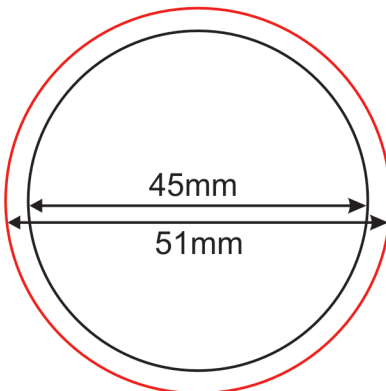

113mm

107mm

**Red line = No important information,
eg- text, outside this**

Black line = full printable area

45mm

51mm

Silver
background

Note: Disc artwork files contain no bleed

Do not leave outlines or centre circle cut out of final file